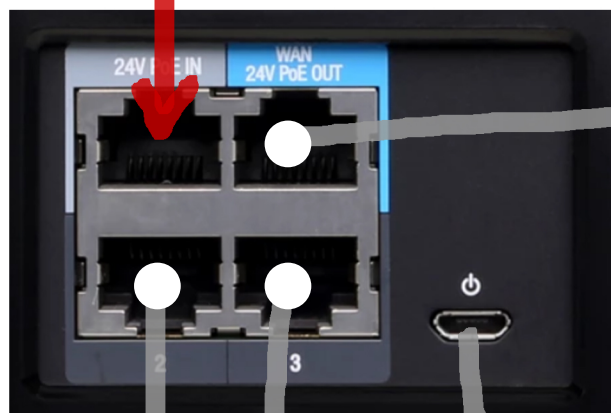

How to Plug an airCube Router into your Home Network for AP Hosts

Outdoor Radio

Switch

Do Not Use this Port

Back of airCube

5-V Micro-USB Power Supply

Home Network Direct Wires (optional)