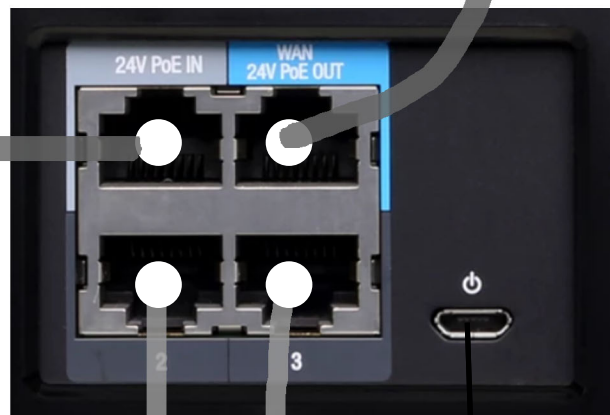

How to Plug an airCube Router into your Home Network

Watch a Video on how to do this here: lcwireless.net/how-to-swap-in-an-aircube/

Outdoor Radio

Back of airCube

Short Shielded Ethernet Patch Cable

POE Power Supply

POE Port

Home Network Direct Wires (optional)

DO NOT USE

LAN port will be empty